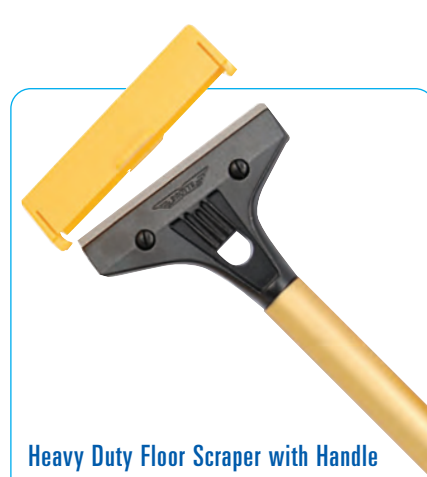

Heavy Duty Floor Scraper with Handle

Perfect for removing tape, gum and grit from floors. Carbon steel blades.

MODEL	CODE	PER CASE
12" Handle (30cm)	2005	6
4" Scraper (10cm)		
48" Handle (120cm)	2007	6
4" Scraper (10cm)		
Replacement Blades		
4" Blades (10cm)	20291	6 pk of 10