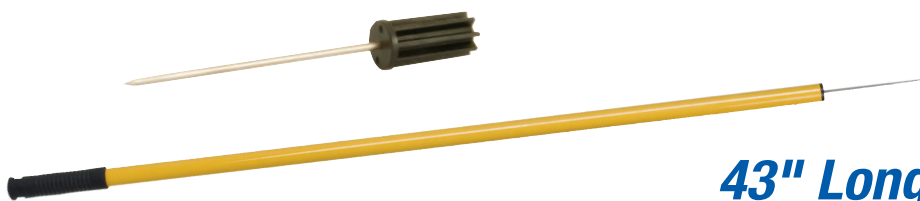

Clean Up Tools

16 inch Grip'n Grab™

Grip'n Grab is a multi-purpose pick-up tool with articulating head and rubberized jaws. Great for roadside clean-up.

MODEL	CODE	PER CASE
16 (41cm)	49016	6

16" Long

32 inch Grip'n Grab™

Grip'n Grab is a multi-purpose pick-up tool with articulating head and rubberized jaws. Great for roadside clean-up.

MODEL	CODE	PER CASE
32 (81cm)	49036	6

32" Long

50 inch Grip'n Grab™

Grip'n Grab is a multi-purpose pick-up tool with articulating head and rubberized jaws. Great for roadside clean-up.

MODEL	CODE	PER CASE
50 (127cm)	49150	6

50" Long

Piranha Grabber Reach Tool

Multipurpose pickup tool with ergonomic grip and trigger that reduces fatigue. Holds up to 5 lbs.

MODEL	CODE	PER CASE
28 (71cm)	49124	6

28" Long

Barracuda Grabber Reach Tool

Multipurpose pickup tool with ergonomic grip and trigger that reduces fatigue. Holds up to 5 lbs.

MODEL	CODE	PER CASE
34 (86cm)	49134	6

34" Long

The Extractor Multi-Purpose Reach Tool Grabber

Great for use around the home and yard. Rubberized handle and 4" wide claw is great to pick up larger items, holds up to 5 lbs.

MODEL	CODE	PER CASE
35 (89cm)	49135	6

35" Long

Trash Picker

Simple but effective design. Multiple "pick-ups" before clearing tip. Safety guard included.

MODEL	CODE	PER CASE
43 (109cm)	49042	6
Replacement Tip	49542	6

43" Long