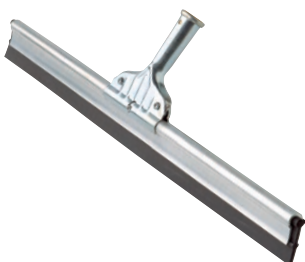

Aluminum Heavy Duty Floor Squeegees

Aluminum floor squeegees make quick work of any surface from cement to linoleum. Replaceable rubber blade. Use with handle #1628.

MODEL	CODE	PER CASE
Straight 18 (45cm)	55018	6
Straight 24 (60cm)	55024	6
Straight 30 (75cm)	55030	6
Straight 36 (90cm)	55036	6