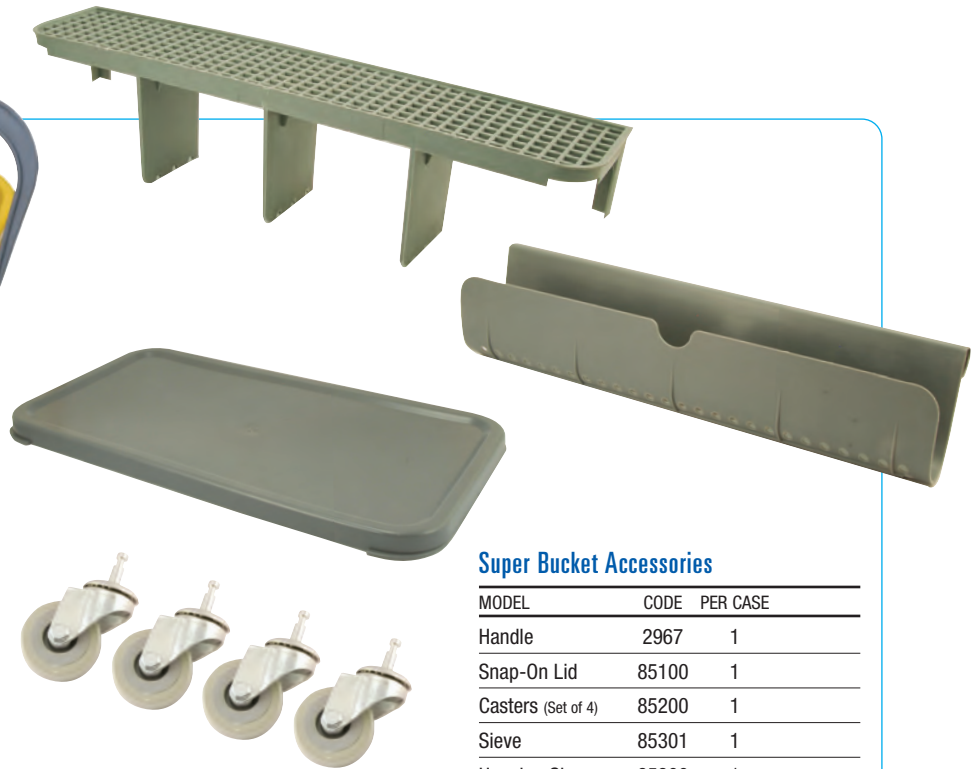

Super Bucket Accessories

MODEL	CODE	PER CASE
Handle	2967	1
Snap-On Lid	85100	1
Casters (Set of 4)	85200	1
Sieve	85301	1
Hanging Sieve	85300	1