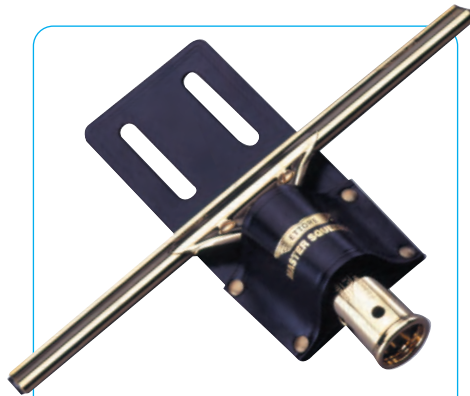

Single Leather Squeegee Holster

Designed to hold your squeegee close by for quick deployment.

MODEL	CODE	PER CASE
Leather Holster	2042	6