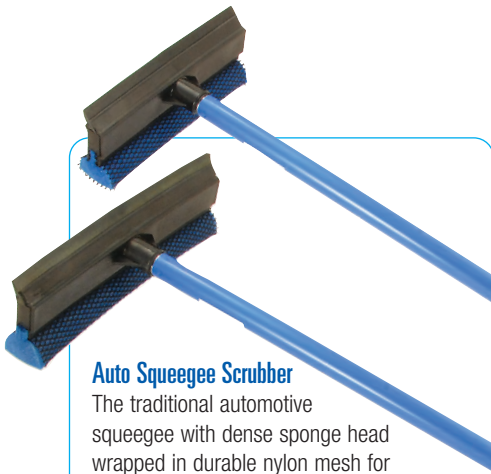

Auto Cleaning

Auto Squeegee Scrubber

The traditional automotive squeegee with dense sponge head wrapped in durable nylon mesh for removing road grime. Scrub, flip and squeegee. Polypropylene head, metal handle.

MODEL	CODE	PER CASE
8 (20cm) (8" head with 21" overall length)	59016	12
10 (25cm) (10" head with 22 1/2" overall length)	59024	12