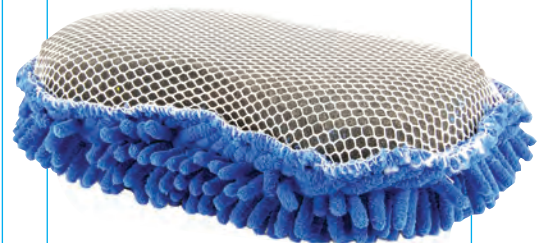

MicroSwipe Sponge

Dual action microfiber wash sponge

MODEL	CODE	PER CASE
MicroSwipe Sponge	59005	12