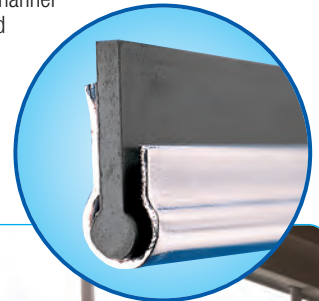

Master™ Stainless Steel Clipped Channel with Rubber

Bright annealed stainless steel channel is strong and corrosion resistant. Hand inspected.

MODEL	CODE	PER CASE
08 (20 cm)	1161	12
10 (25 cm)	1165	12
12 (30 cm)	1169	12
14 (35 cm)	1173	12
16 (40 cm)	1177	12
18 (45 cm)	1181	12
20 (50 cm)	1184	12
22 (55 cm)	1188	12

Each individual channel is hand inspected assuring the absolute highest quality and flawless performance.